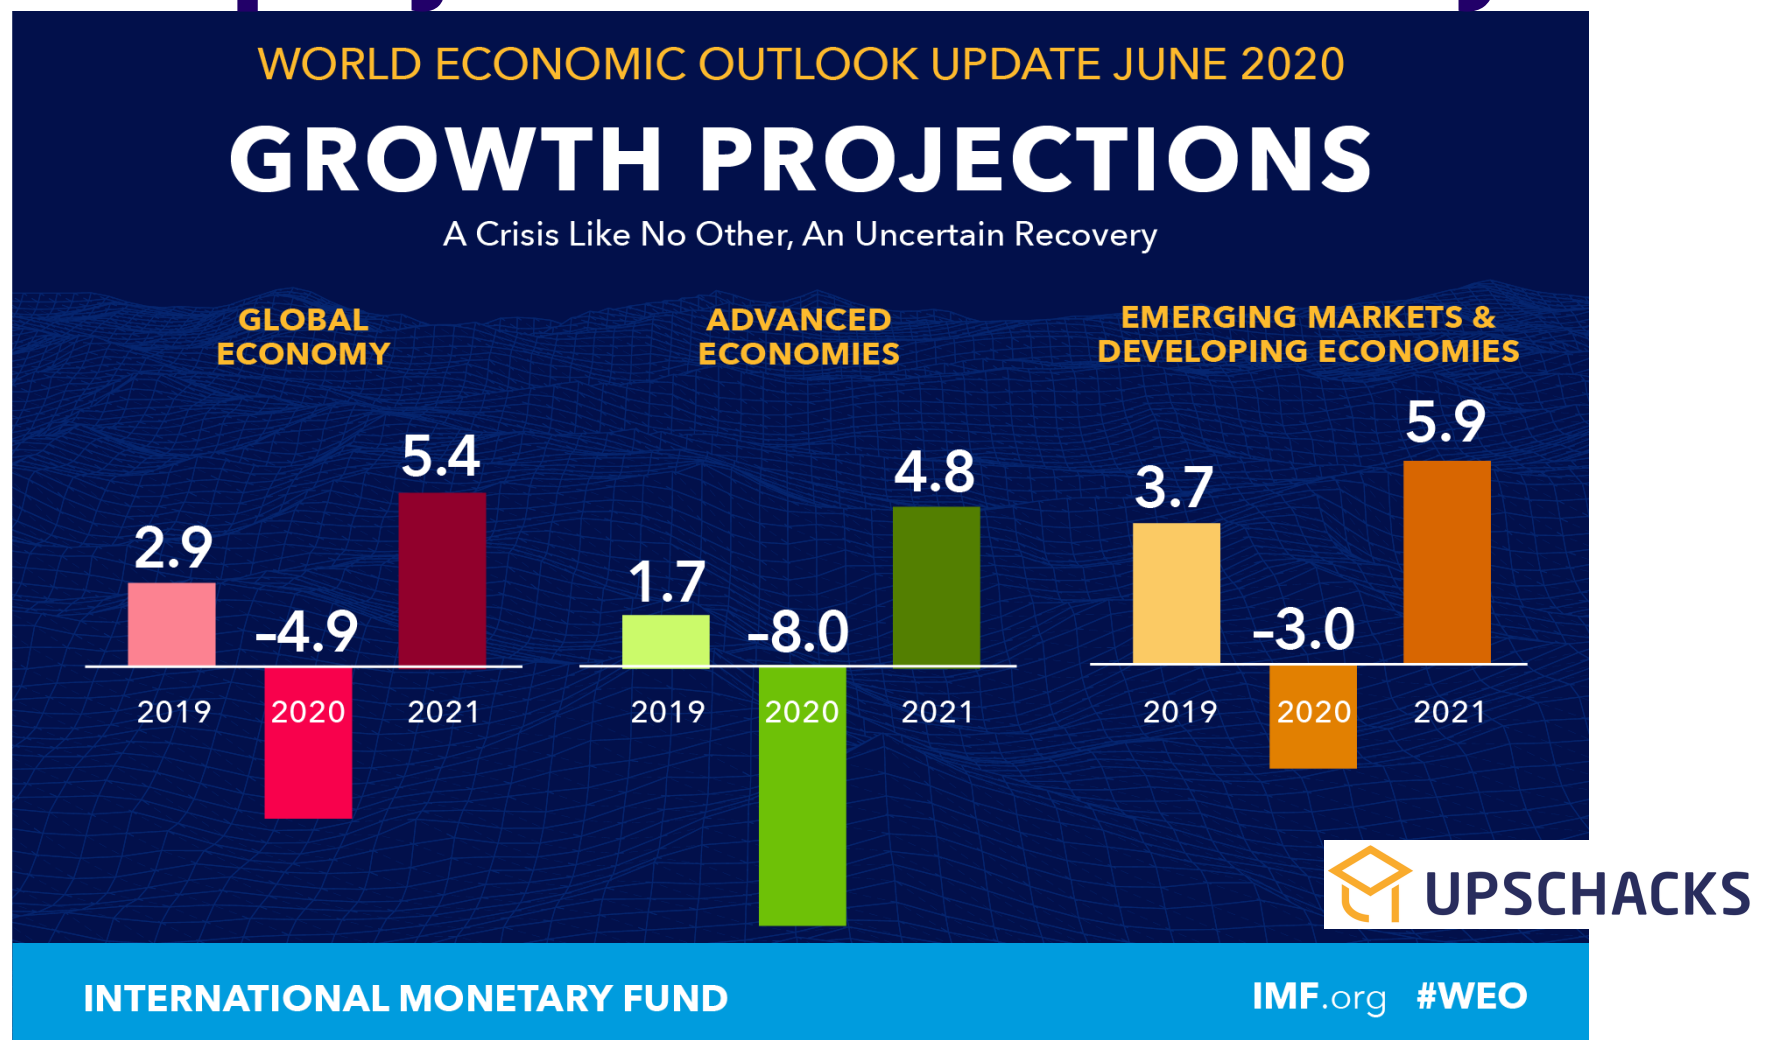

What are region-wise economic growth projections released by IMF?

- According to latest region-wise economic growth projections released by the IMF on Tuesday, US is expected to grow by 6% and Latin America and the Caribbean is expected to grow by 6.3% in 2021.
- Euro Area will grow by 5%, Middle East and Central Asia by 4.1%, Sub-Saharan Africa by 3.7% and Emerging and Developing Asia by 7.2% in 2021.